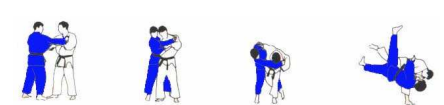

JUDO
Grading Requirements

BROWN Belt

+14 years old

Ikkyu 1st Student Level 60 practise sessions as Nikyu

NAGE WAZA - THROWING TECHNIQUES

NAGE NO KATA -

Te Waza :

Goshi Waza :

Ashi Waza :

UCHI MATA