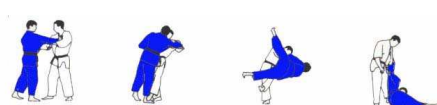

SASAE TSURI KOMI ASHI